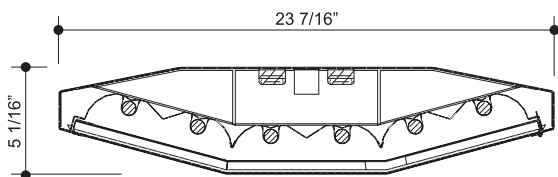

Dimensions and Mounting

Cross Section