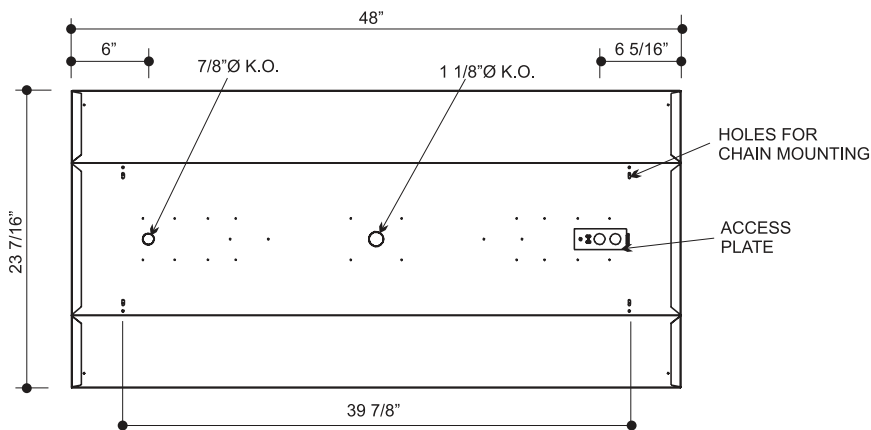

<p>Job Name:</p> <p>Job Number:</p>	<p>Model Numbers:</p>
--	------------------------------

Dimensions and Mounting

Cross Section

Optional Uplight Slots

Back View

Aircraft cable mount

Conduit mount bracket

Models Available: