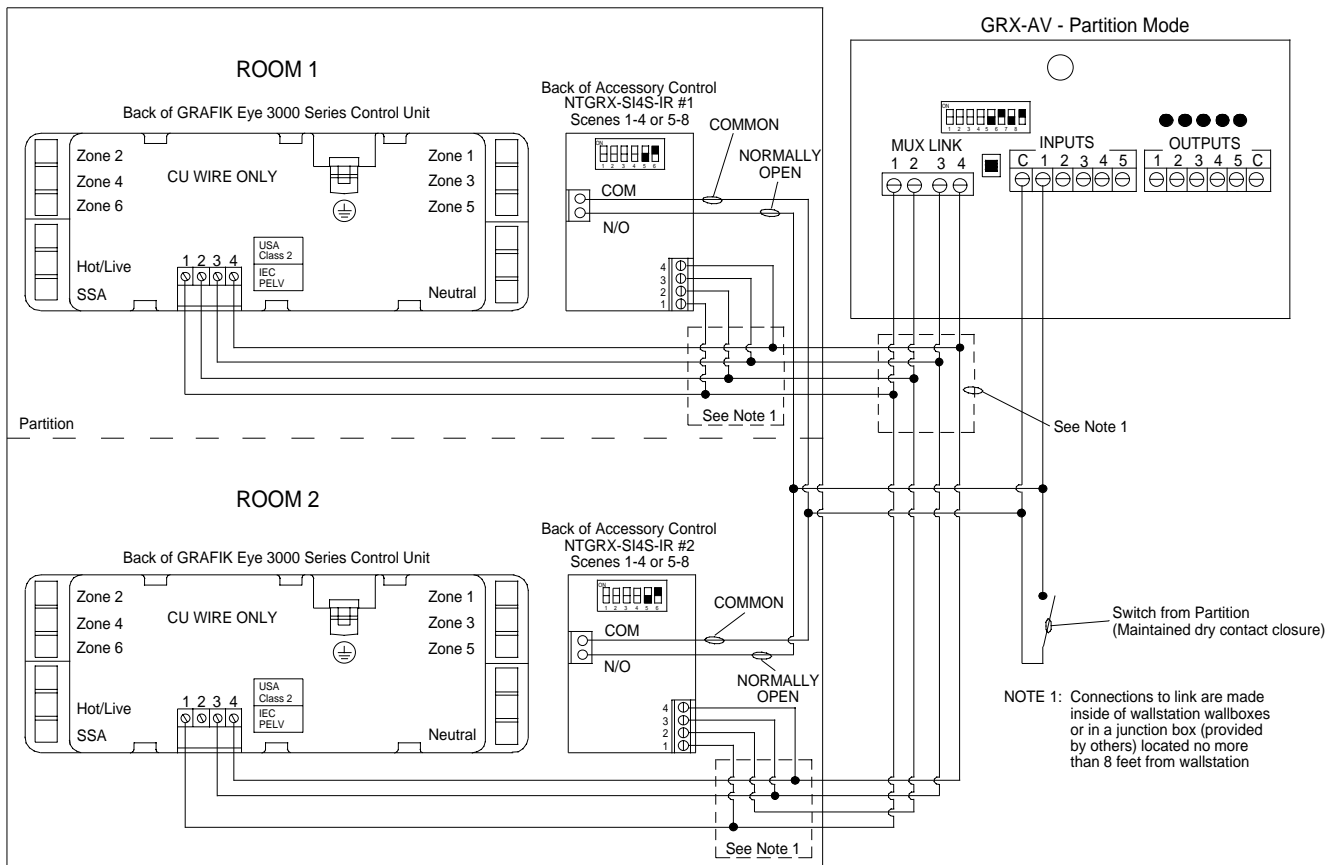

Overview

The following information details a partitionable space with the ability to select four scenes when the rooms are independent (partition present) and four different scenes when the rooms are combined (partition removed). The GRAFIK Eye Control Unit should be remotely located (not in the usable space). Then NTGRX-SI4S-IR and the GRX-IT automatically select from Scenes 5-8 when the rooms are independent, and Scenes 1-4 when the rooms are combined.

Programming

1. Assign unique addresses to all Accessory Controls and GRAFIK Eye 3000 Series Control Units.
2. Program NTGRX-SI4S-IR #1 to talk to the GRAFIK Eye Control Unit in Room 1.
3. Program NTGRX-SI4S-IR #2 to talk to the GRAFIK Eye Control Unit in Room 2.
4. Program GRX-AV Closure #1 to talk to the GRAFIK Eye Control Units in Rooms 1 and 2.

Wiring Diagram

The following wiring diagram illustrates how this application can be implemented. When one large room is created, the switch closes and makes the contact. In this instance, the controls for the two rooms act in parallel and allow Scenes 1-4 to be active, therefore a scene select in one of the rooms will cause the same scene select in the other room. When the two smaller rooms are present, the switch remains open and does not make the contact. Therefore, Scenes 5-8 are active in both rooms, but the rooms are independent. Scene selects in one of the rooms cause no action in the other room.