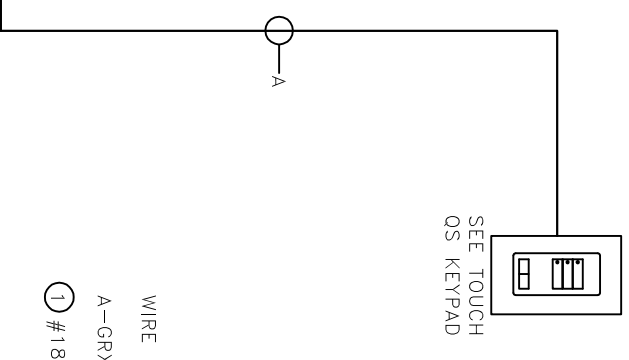

- NOTES:
1. FOR SHADE SIZES LESS THAN OR EQUAL TO 30 Sq. FT. (2.75m<sup>2</sup>)
  2. FOR WIRE RUNS LESS THAN OR EQUAL TO 50 FT. (15M)

WIRE LEGEND

A—GRX—CBL—3465—500

① #18 (1.0MM<sup>2</sup>) AWG TWISTED, SHIELDED