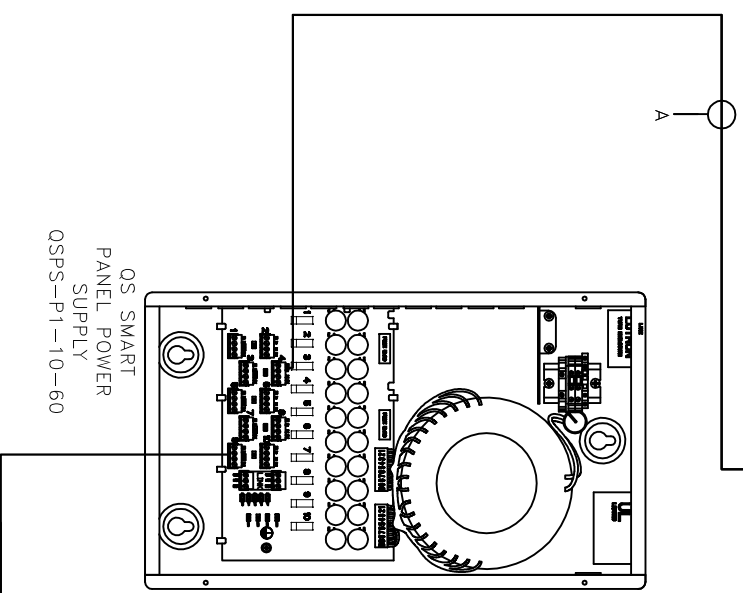

- NOTES:
1. FOR SHADE SIZES LESS THAN OR EQUAL TO 30 Sq. FT. (2.75m<sup>2</sup>)
  2. FOR WIRE RUNS LESS THAN OR EQUAL TO 50 FT. (15M)

WIRE LEGEND

A—GRX—CBL—3465—500

① #18 (1.0MM<sup>2</sup>) AWG TWISTED, SHIELDED