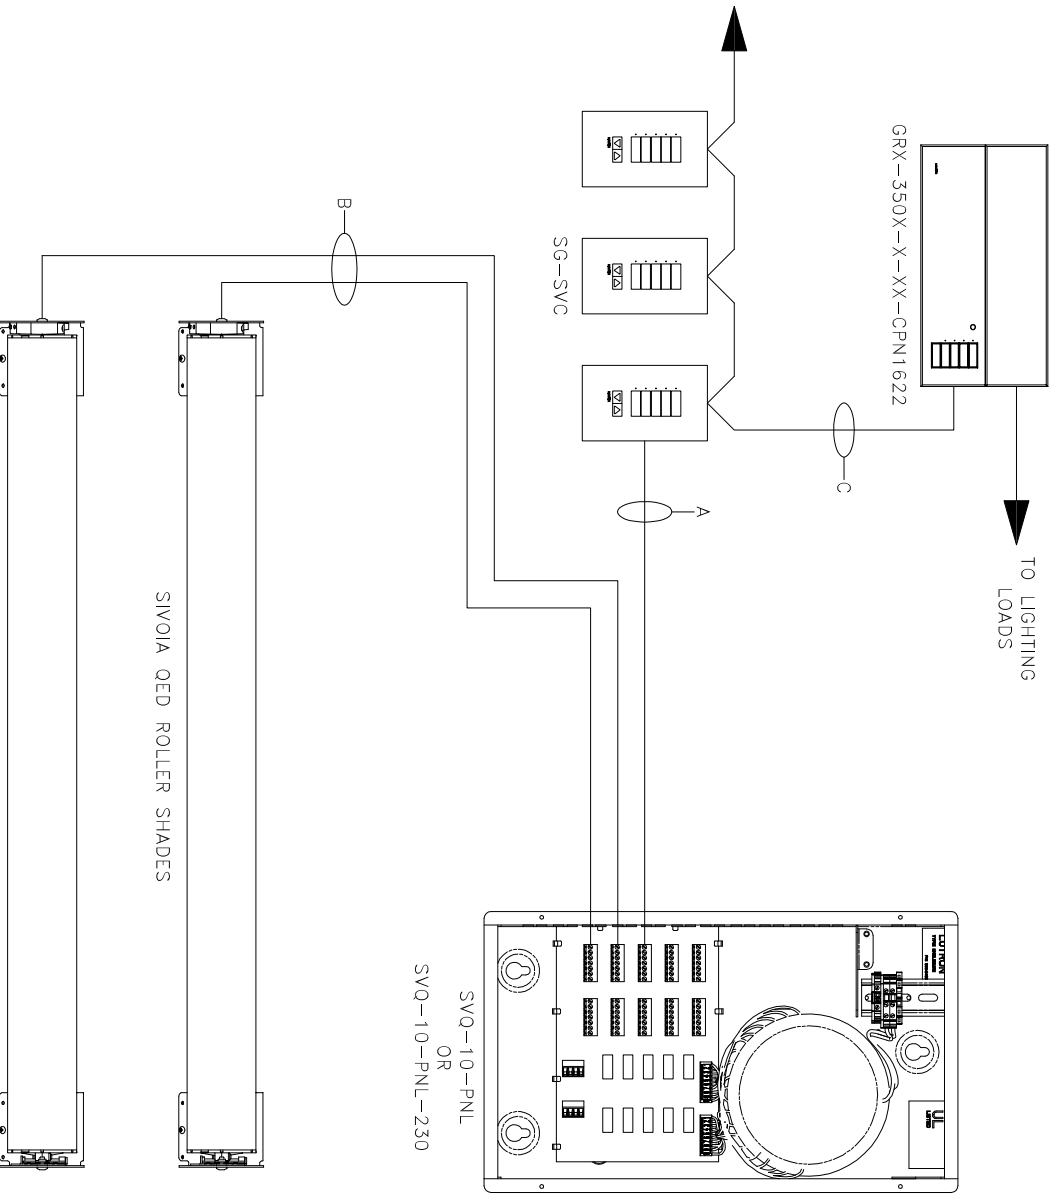

MODEL: 027-00-10-230-01PND-000000

WIRE LEGEND

- A - COMM LINK (SHIELDED)
- B - SVO-CBL-250
- C - HW/GRX LINK