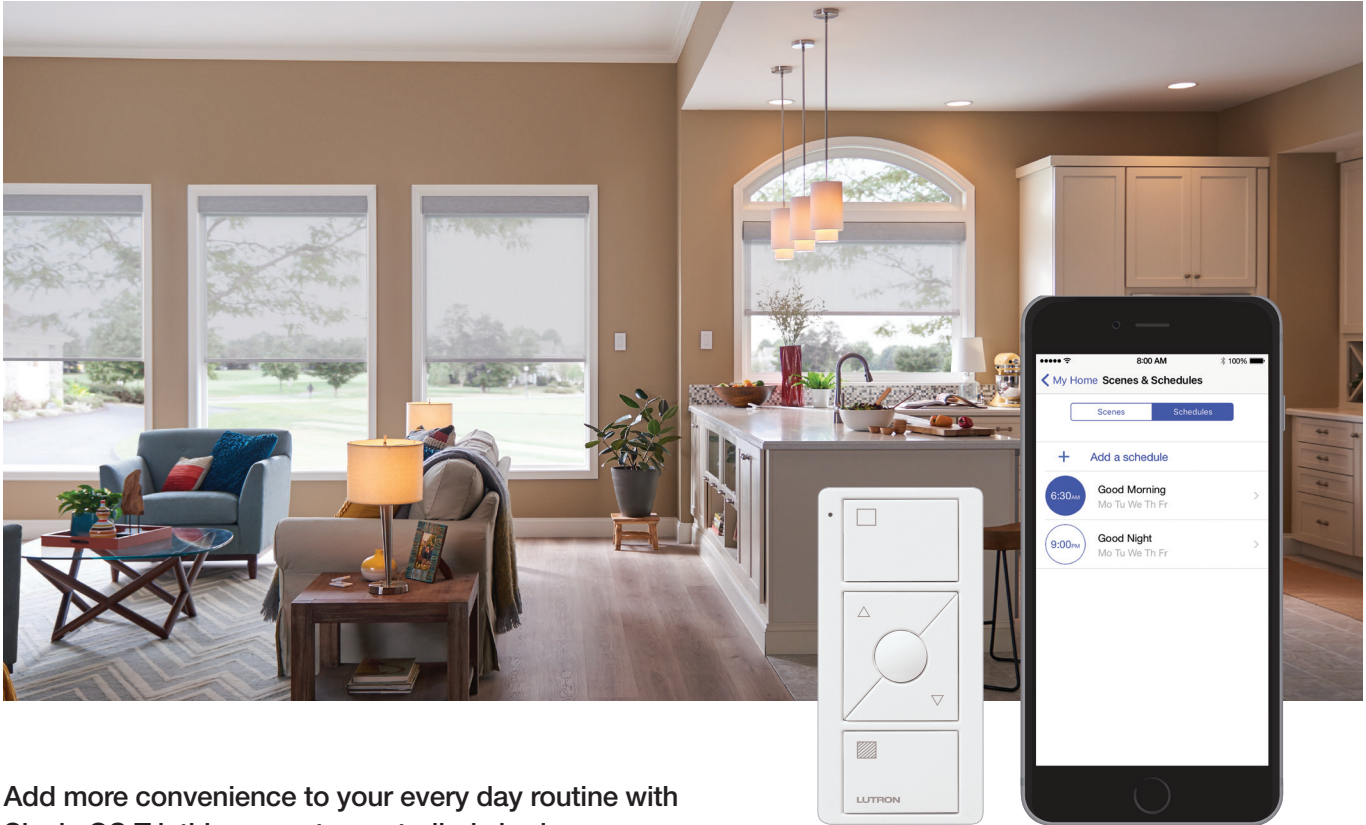

Lutron remote-controlled shades

Add more convenience to your every day routine with Sivoia QS Triathlon remote-controlled shades.

Lutron intelligent shades automatically adjust when you want them to. Whether it's morning, evening, or somewhere in between, our shades provide unparalleled convenience and comfort.

These battery-powered shades move silently, come in two window treatment styles (roller and honeycomb), and are available in a wide variety of fabric colors and textures. Shades feature industry-leading battery performance that lasts between 3-5 years (wired options also available).