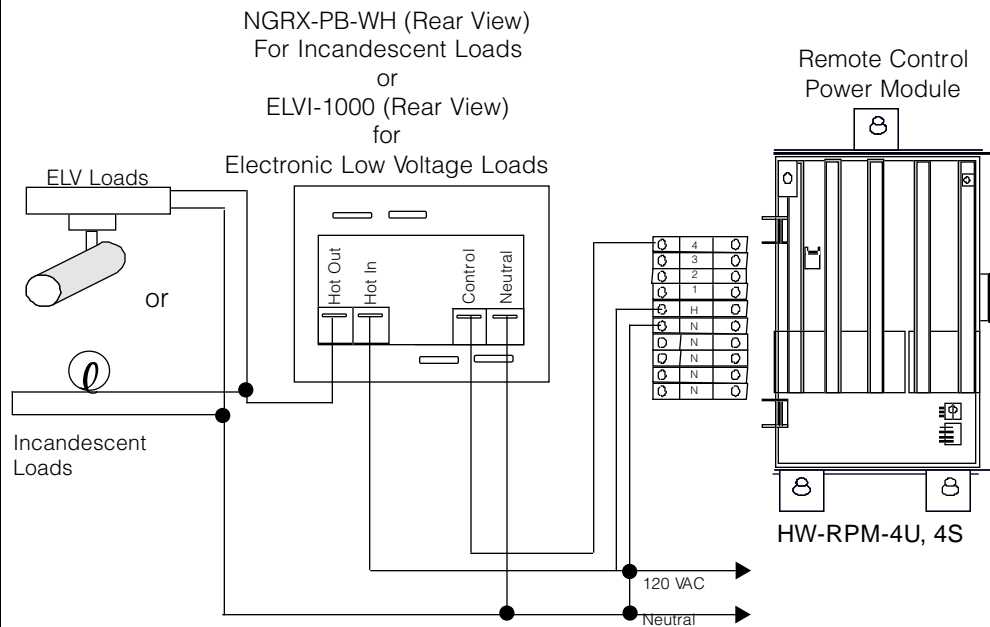

► Wiring For Local Dimmers and Switches

► Wiring From a Remote Power Module

Warranty

Lutron will, at its option, repair or replace any control that is defective in materials or manufacture within two years after the purchase. This warranty is in lieu of any other warranties, express or implied and the implied warranty of merchantability is limited to two years from purchase. This warranty does not cover the cost of installation, removal or reinstallation, or damage resulting from misuse, abuse or improper wiring or insulation.