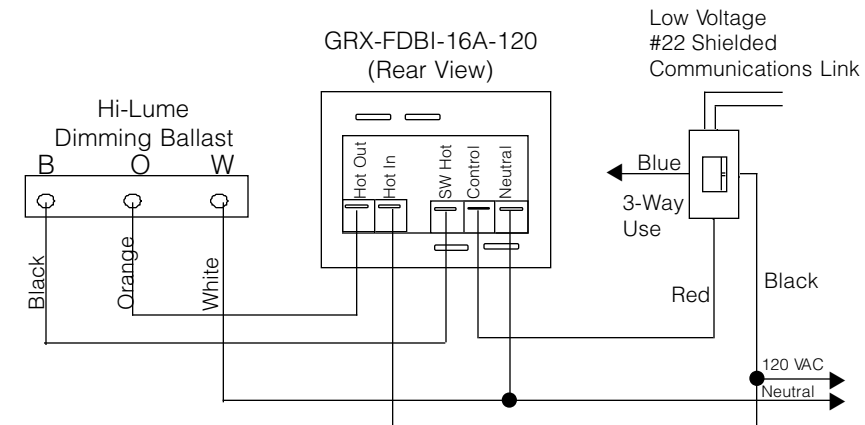

► Wiring For Local Dimmers and Switches

► Wiring From a Remote Power Module

Warranty

Lutron will, at its option, repair or replace any control that is defective in materials or manufacture within two years after the purchase. This warranty is in lieu of any other warranties, express or implied and the implied warranty of merchantability is limited to two years from purchase. This warranty does not cover the cost of installation, removal or reinstallation, or damage resulting from misuse, abuse or improper wiring or insulation.