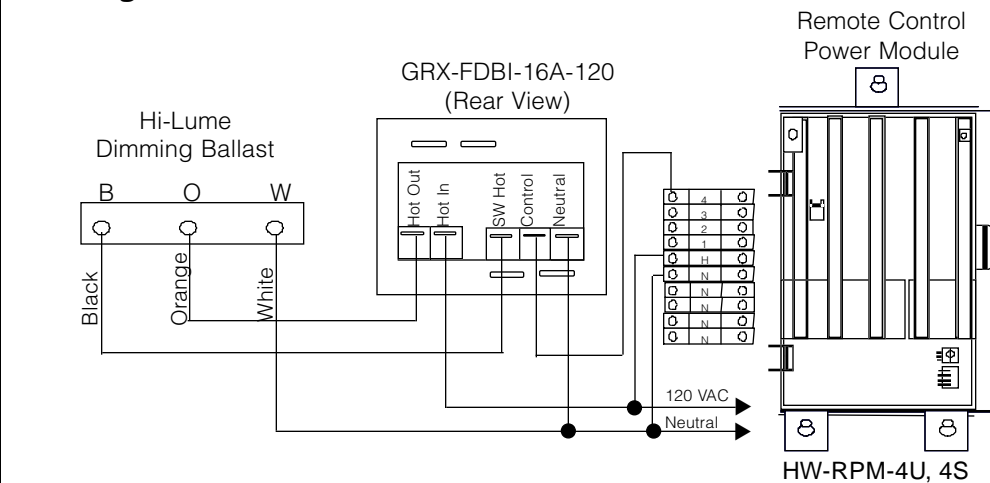

► Wiring For Local Dimmers and Switches

► Wiring From a Remote Power Module

Warranty

Lutron will, at its option, repair or replace any control that is defective in materials or manufacture within two years after the purchase. This warranty is in lieu of any other warranties, express or implied and the implied warranty of merchantability is limited to two years from purchase. This warranty does not cover the cost of installation, removal or reinstallation, or damage resulting from misuse, abuse or improper wiring or insulation.