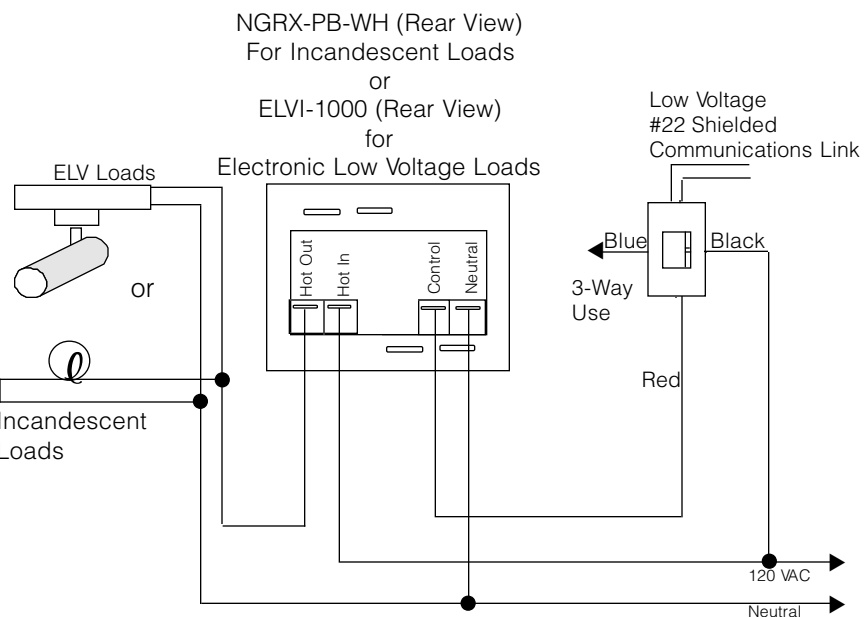

► Wiring For Local Dimmers and Switches

► Wiring From a Remote Power Module

Warranty

Lutron will, at its option, repair or replace any control that is defective in materials or manufacture within two years after the purchase. This warranty is in lieu of any other warranties, express or implied and the implied warranty of merchantability is limited to two years from purchase. This warranty does not cover the cost of installation, removal or reinstallation, or damage resulting from misuse, abuse or improper wiring or insulation.