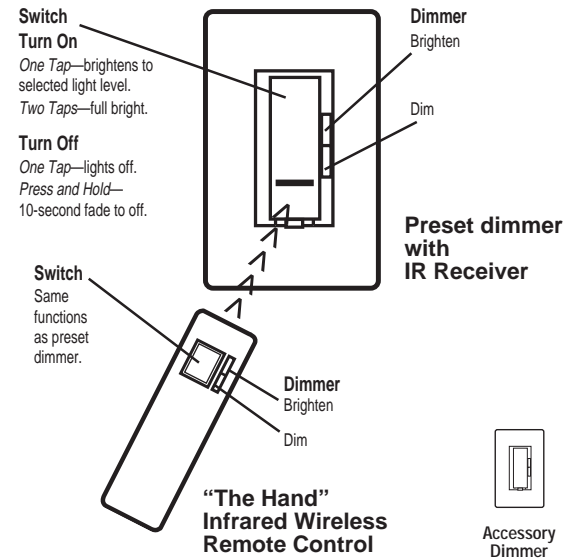

## Personal space light control

- Dim from your bed, chair . . . or anywhere
- Standard 3-way wiring for easy installation and retrofit (using Accessory Dimmers)
- Full-range dimming possible from up to 10 wall locations
- Fade rates:
  - Lights fade up and down smoothly allowing your eyes to better adjust to changing light levels
  - Ten second fade-to-off (press and hold switch) lets you leave the room before the lights go out