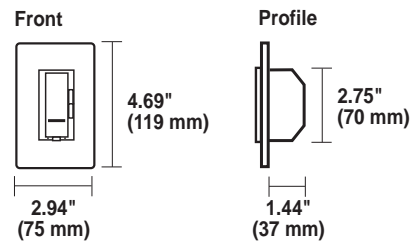

## Personal space light control

- Dim from your bed, chair . . . or anywhere
- Standard 3-way wiring for easy installation and retrofit (using Accessory Dimmers)
- Full-range dimming possible from up to 10 wall locations
- Fade rates:
  - Lights fade up and down smoothly allowing your eyes to better adjust to changing light levels
  - Ten second fade-to-off (press and hold switch) lets you leave the room before the lights go out