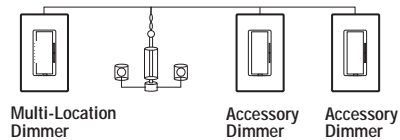

Multi-Location Dimming (Add up to 9 Accessory Dimmers)

For Multi-Location Dimming:
1. First you must install one Multi-Location Dimmer
2. Then, you can add up to nine Accessory Dimmers

JOB NAME	AREA CONTROLLED
LOCATION	JOB NUMBER
TITLE	PAGE NO.
SUBMITTED BY	DATE

PACKAGES

Product	Description	Maximum Capacity	Model #	
Incandescent				
	Preset single-pole dimmer w/IR receiver, infrared wireless remote control & Claro® screwless wallplate	600W	SP-600-HT-	☐
	multi-location dimmer w/IR receiver, infrared wireless remote control accessory dimmer & (2) Claro screwless wallplates	600W	SP-600M-HT-AD-	☐

INDIVIDUAL COMPONENTS

Product	Description	Maximum Capacity	Model #	
	Dimmers single-pole dimmer w/IR receiver	600W	SP-600-	☐
	multi-location dimmer w/IR receiver	600W	SP-600M-	☐
	Accessory Dimmer use with SP-600M-	-	AD-	☐
	"The Hand" Infrared Wireless Remote Control use with SP-600- or SP-600M-	-	SP-HT-WH	☐

Hi-POWER 2•4•6. WALLBOX DIMMING SYSTEMS

For control of loads greater than 2000 W/VA, also see brochure (P/N 360-346).

HP-2	2000 W/VA
HP-4	4000 W/VA
HP-6	6000 W/VA

COLORS

Add appropriate suffix to each model number to order.
Example: SP-600-HT-**WH**

White (WH)   Ivory (IV)

"The Hand" Infrared Wireless Remote Control available in white only.

Designer Series Standard Features

1. Power failure memory
   - RFI suppression
2. Lutron controls are rated at 120VAC, 60Hz unless otherwise noted.