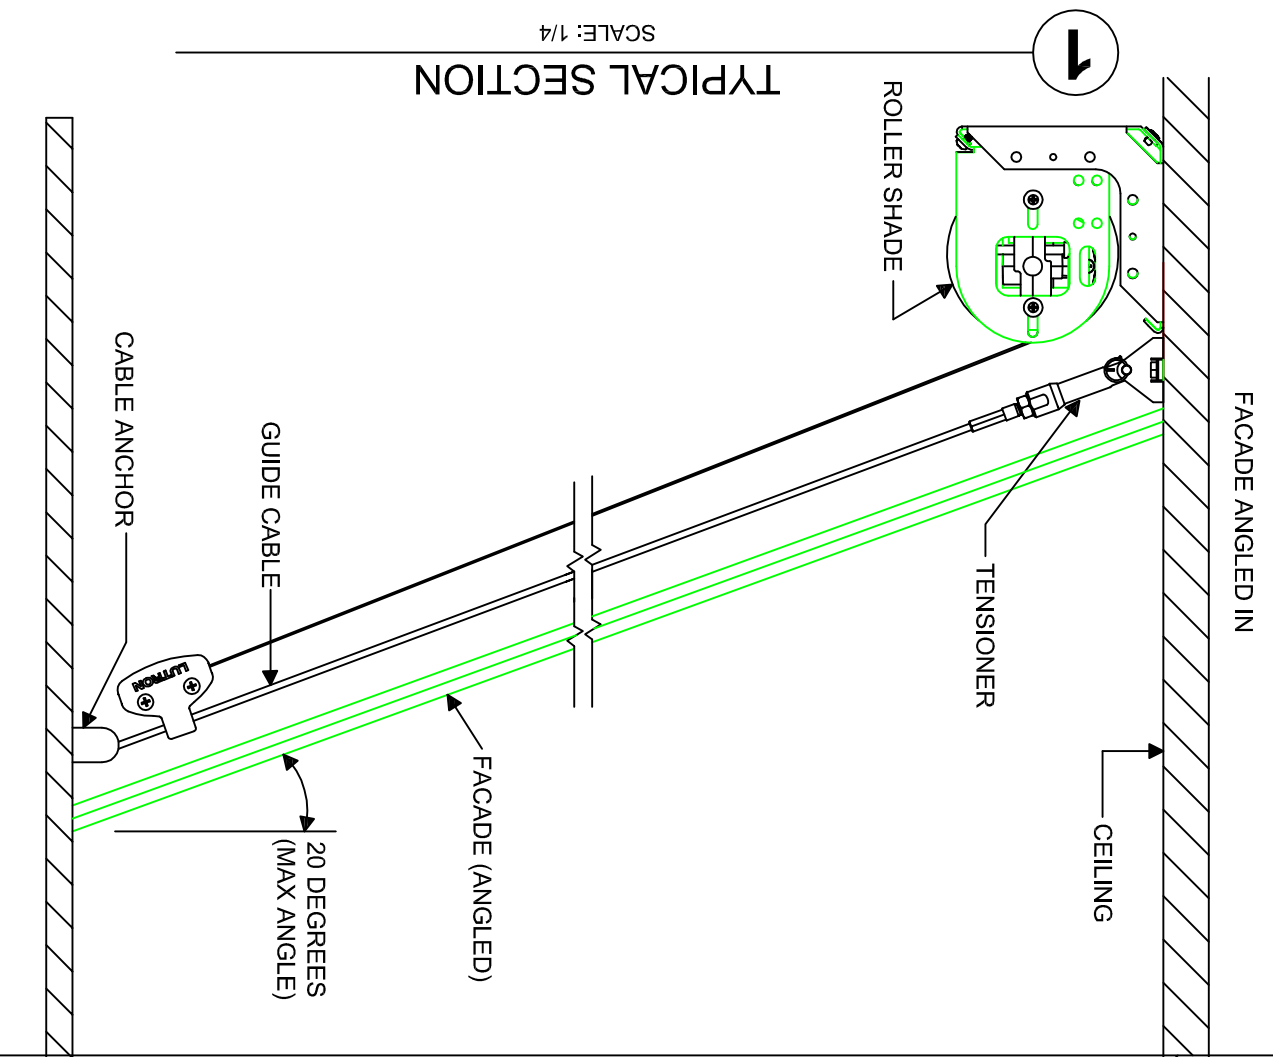

ROLLER SHADE DETAIL DRAWING

SCALE: 1/4

0285-GUSH-CMT-S

TYPICAL SECTION

SCALE: 1/4