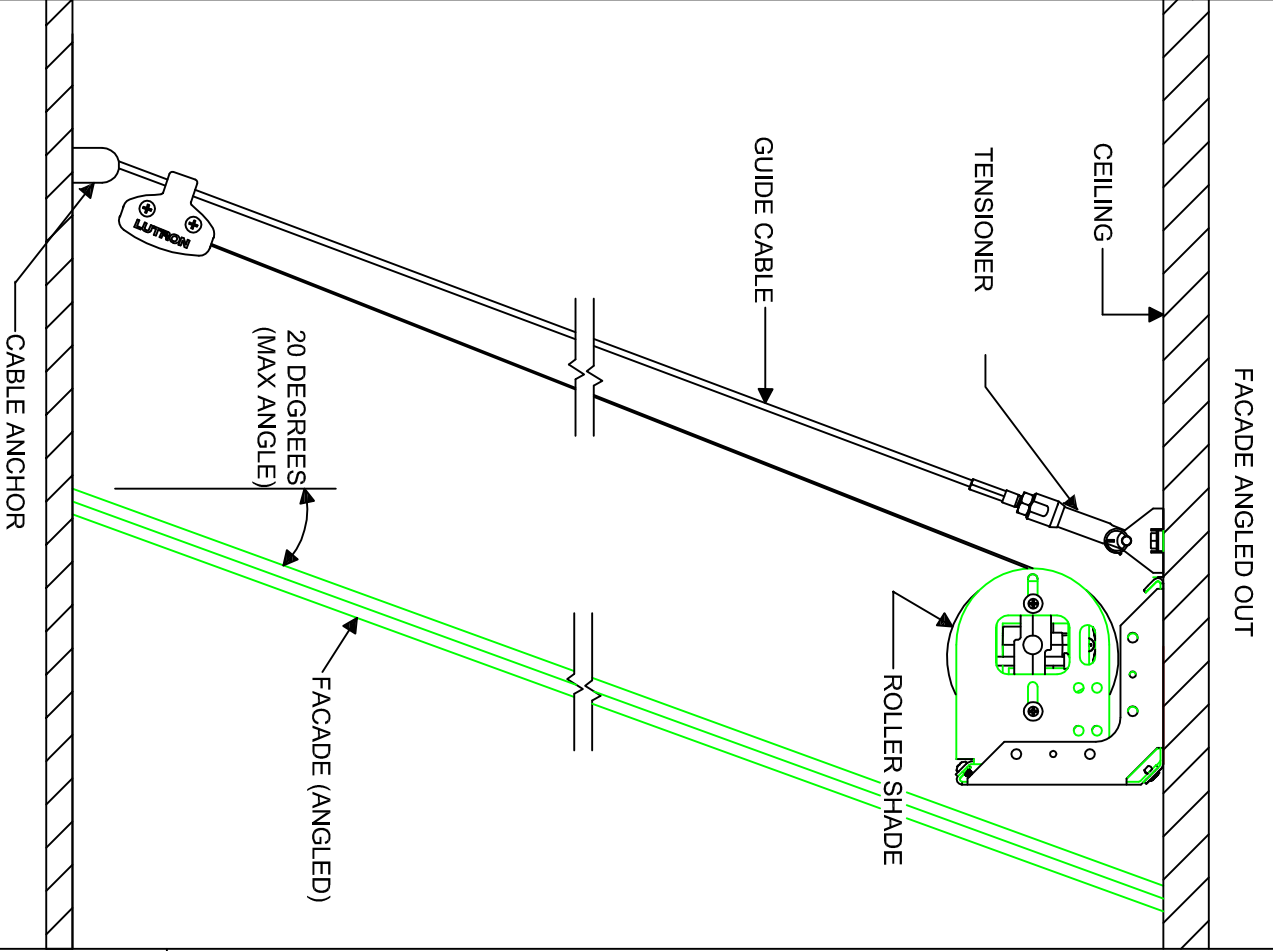

ROLLER SHADE DETAIL DRAWING

SCALE: 1/4

0285-GUSH-CMT-S

TYPICAL SECTION

SCALE: 1/4