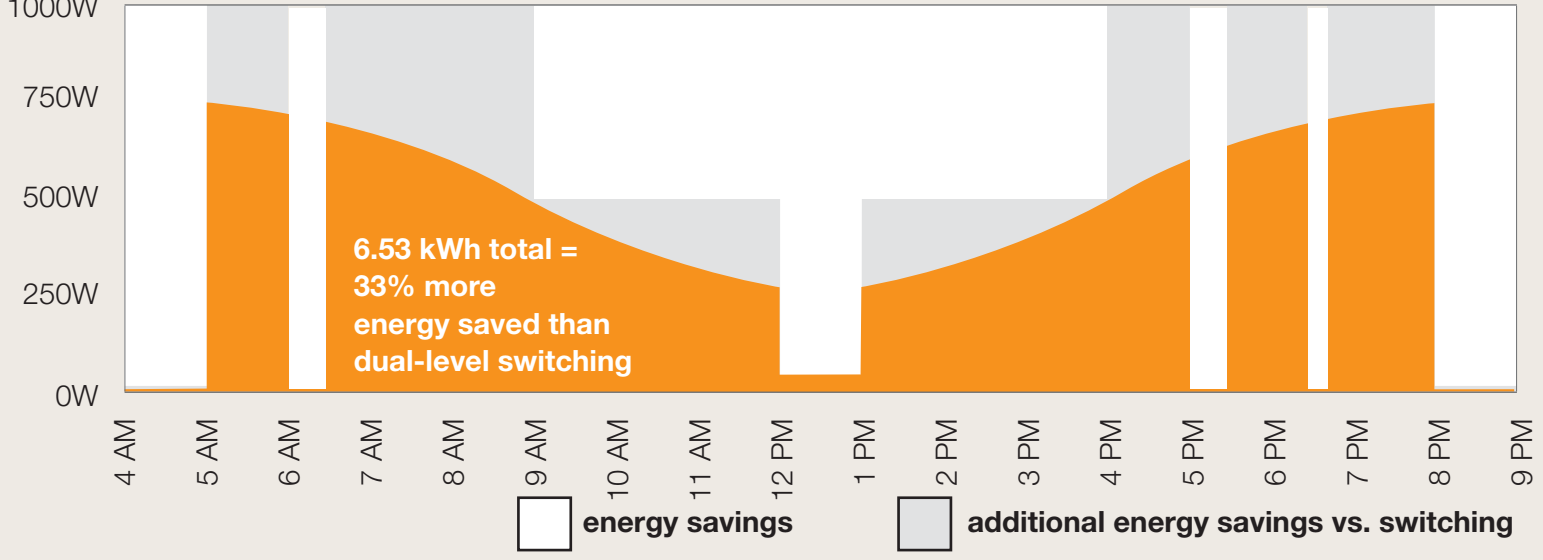

## Dimming systems save more energy than switching systems

Energy usage of a room with a 1000W lighting load, operated by a dual-level switching system

Linked to daylight sensors, occupancy sensors, a timeclock and manual controls, dual-level switching systems can only step the lights from 100 percent to

50 percent, which means there are no energy savings until a major threshold is crossed. Plus, this kind of stepped switching can be distracting to occupants.

Energy usage of a room with a 1000W lighting load, operated by an EcoSystem™ dimming system