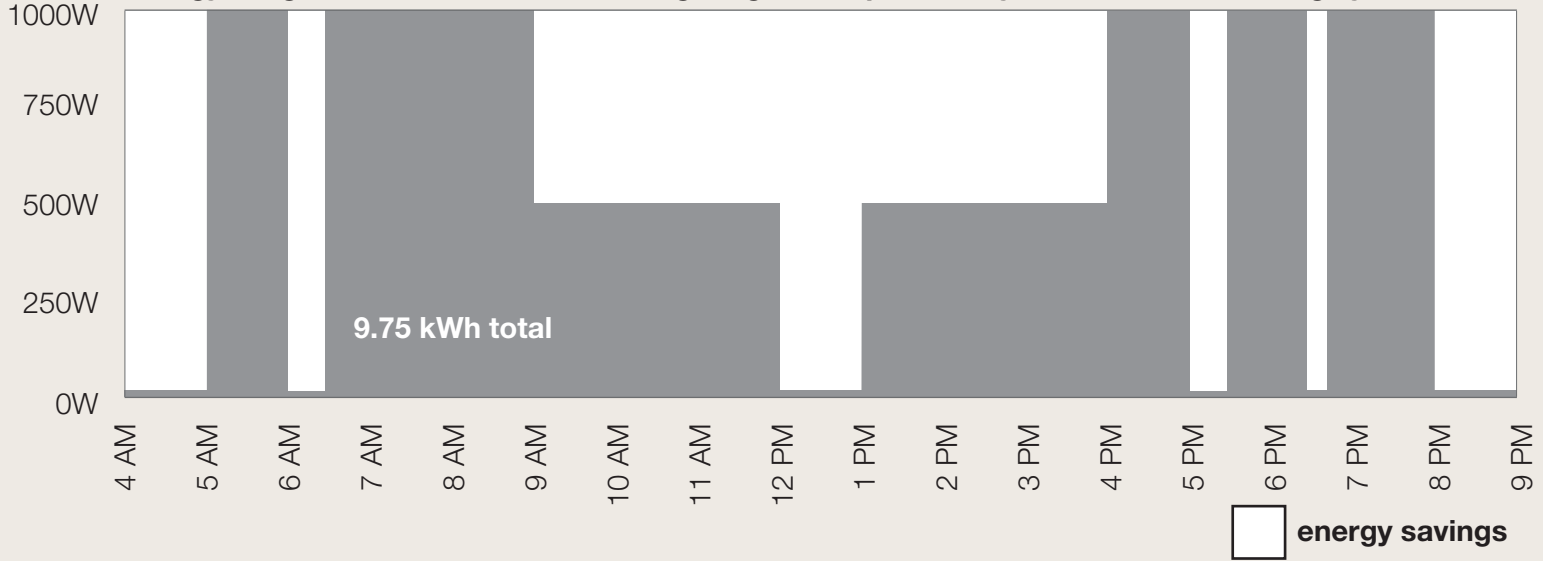

## Dimming systems save more energy than switching systems

Energy usage of a room with a 1000W lighting load, operated by a dual-level switching system

Linked to daylight sensors, occupancy sensors, a timeclock and manual controls, dual-level switching systems can only step the lights from 100 percent to

50 percent, which means there are no energy savings until a major threshold is crossed. Plus, this kind of stepped switching can be distracting to occupants.

Energy usage of a room with a 1000W lighting load, operated by an EcoSystem™ dimming system