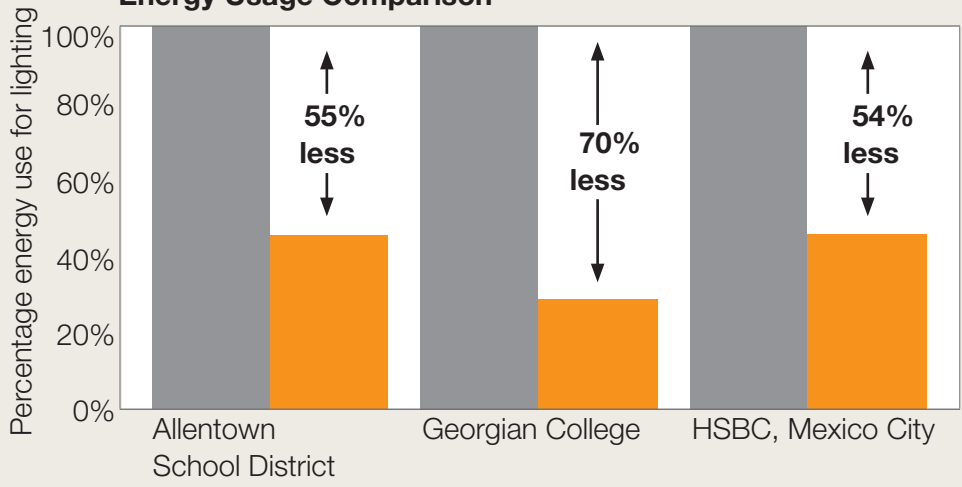

Energy Usage Comparison

Energy usage of lighting control system using switching ballasts
 Energy usage of lighting control system using EcoSystem™ dimming ballast

Today's dimming systems save a substantial amount of energy over switching systems. Visit www.lutron.com/ecosystem for more energy-saving case studies.