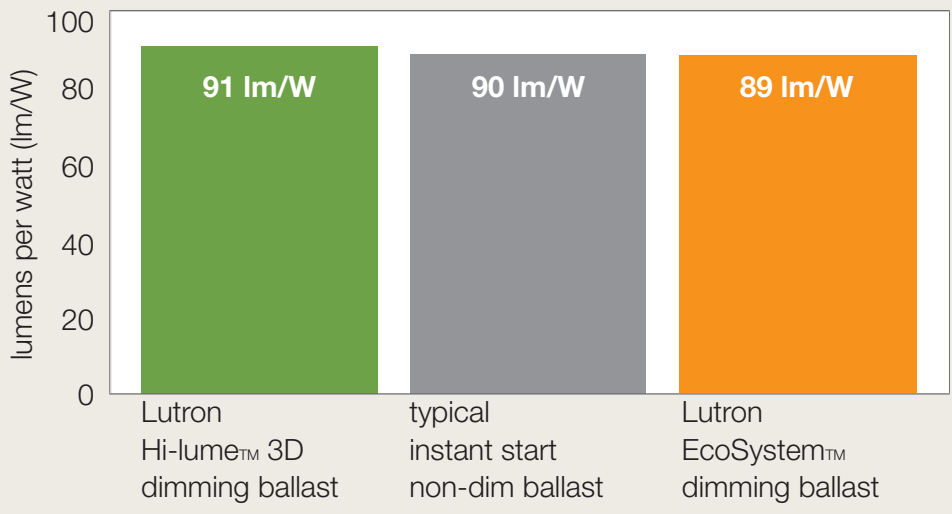

Ballast Efficacy Comparison

T8 32W 2 Lamp 277V ballasts

It is a misconception that dimming ballasts today are materially less efficient than non-dim ballasts. **Current ballast efficiencies of fluorescent dimming ballasts and fluorescent switching ballasts are comparable—typically within 2 to 3 percent.**

The Lutron dimming advantage

- Lutron dimming provides far more opportunities to save energy than stepped switching.
- Lutron tuning is an easy, virtually imperceptible way to deliver meaningful energy savings.
- Lutron dimming enhances the effectiveness of energy-saving devices like occupancy and daylight sensors.
- Lutron uses a patented method which allows for lowest cathode power at all light levels.
- Lutron dimming increases productivity and comfort of people in the space.

www.lutron.com