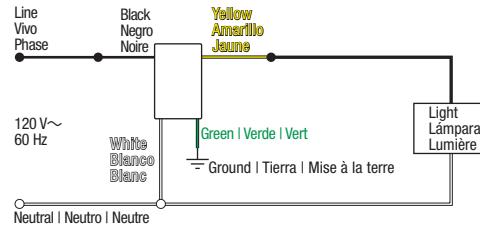

Image #41 — Dimmer with One Black Wire, One Yellow Wire and One White Wire in a Single Pole Application

Not sure this is the correct wiring for your Lutron product?

For more information, refer to the Lutron [DIY Wiring Tool](#) or visit the [Lutron Support Center](#).