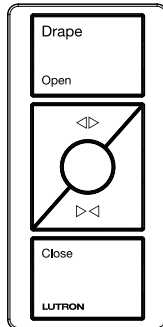

Pico® wireless control text labeling options

Automated window treatments

3-button with Raise/Lower
PJ-3BRL-GXX-YYY

Shade
YYY = T02

Shade 1
YYY = T05

Shade 2
YYY = T06

Screen
YYY = T07

Drape
YYY = T08

Blackout
YYY = T09

Sheer
YYY = T10

Blind
YYY = T13

XX = Color/finish: White (WH), White/Gray (WG), Black (BL), Ivory (IV), Light Almond (LA)