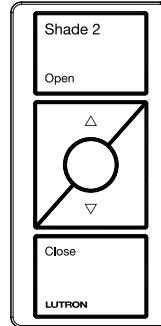

Pico® wireless control text labeling options

Automated window treatments

3-button with Raise/Lower
PJ-3BRL-GXX-YYY

Shade
YYY = T02

Shade 1
YYY = T05

Shade 2
YYY = T06

Screen
YYY = T07

Drape
YYY = T08

Blackout
YYY = T09

Sheer
YYY = T10

Blind
YYY = T13

XX = Color/finish: White (WH), White/Gray (WG), Black (BL), Ivory (IV), Light Almond (LA)