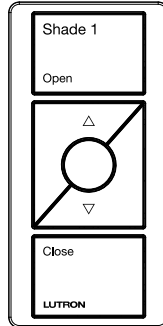

Pico® wireless control text labeling options

Automated window treatments

3-button with Raise/Lower
PJ-3BRL-GXX-YYY

Shade
YYY = T02

Shade 1
YYY = T05

Shade 2
YYY = T06

Screen
YYY = T07

Drape
YYY = T08

Blackout
YYY = T09

Sheer
YYY = T10

Blind
YYY = T13

XX = Color/finish: White (WH), White/Gray (WG), Black (BL), Ivory (IV), Light Almond (LA)