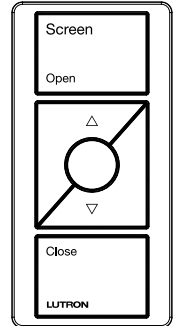

Pico® wireless control text labeling options

Automated window treatments

3-button with Raise/Lower
PJ-3BRL-GXX-YYY

Shade
YYY = T02

Shade 1
YYY = T05

Shade 2
YYY = T06

Screen
YYY = T07

Drape
YYY = T08

Blackout
YYY = T09

Sheer
YYY = T10

Blind
YYY = T13

XX = Color/finish: White (WH), White/Gray (WG), Black (BL), Ivory (IV), Light Almond (LA)