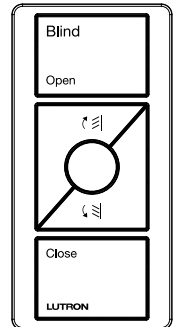

Pico® wireless control text labeling options

Automated window treatments

3-button with Raise/Lower
PJ-3BRL-GXX-YYY

Shade
YYY = T02

Shade 1
YYY = T05

Shade 2
YYY = T06

Screen
YYY = T07

Drape
YYY = T08

Blackout
YYY = T09

Sheer
YYY = T10

Blind
YYY = T13

XX = Color/finish: White (WH), White/Gray (WG), Black (BL), Ivory (IV), Light Almond (LA)