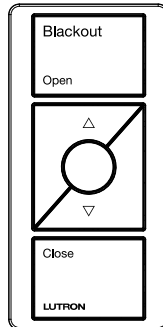

Pico® wireless control text labeling options

Automated window treatments

3-button with Raise/Lower
PJ-3BRL-GXX-YYY

Shade
YYY = T02

Shade 1
YYY = T05

Shade 2
YYY = T06

Screen
YYY = T07

Drape
YYY = T08

Blackout
YYY = T09

Sheer
YYY = T10

Blind
YYY = T13

XX = Color/finish: White (WH), White/Gray (WG), Black (BL), Ivory (IV), Light Almond (LA)