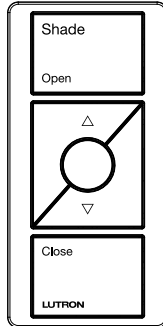

Pico® wireless control text labeling options

Automated window treatments

3-button with Raise/Lower
PJ-3BRL-GXX-YYY

Shade
YYY = T02

Shade 1
YYY = T05

Shade 2
YYY = T06

Screen
YYY = T07

Drape
YYY = T08

Blackout
YYY = T09

Sheer
YYY = T10

Blind
YYY = T13

XX = Color/finish: White (WH), White/Gray (WG), Black (BL), Ivory (IV), Light Almond (LA)