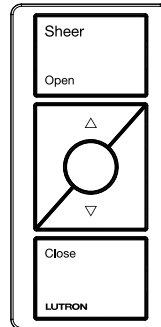

Pico® wireless control text labeling options

Automated window treatments

3-button with Raise/Lower
PJ-3BRL-GXX-YYY

Shade
YYY = T02

Shade 1
YYY = T05

Shade 2
YYY = T06

Screen
YYY = T07

Drape
YYY = T08

Blackout
YYY = T09

Sheer
YYY = T10

Blind
YYY = T13

XX = Color/finish: White (WH), White/Gray (WG), Black (BL), Ivory (IV), Light Almond (LA)